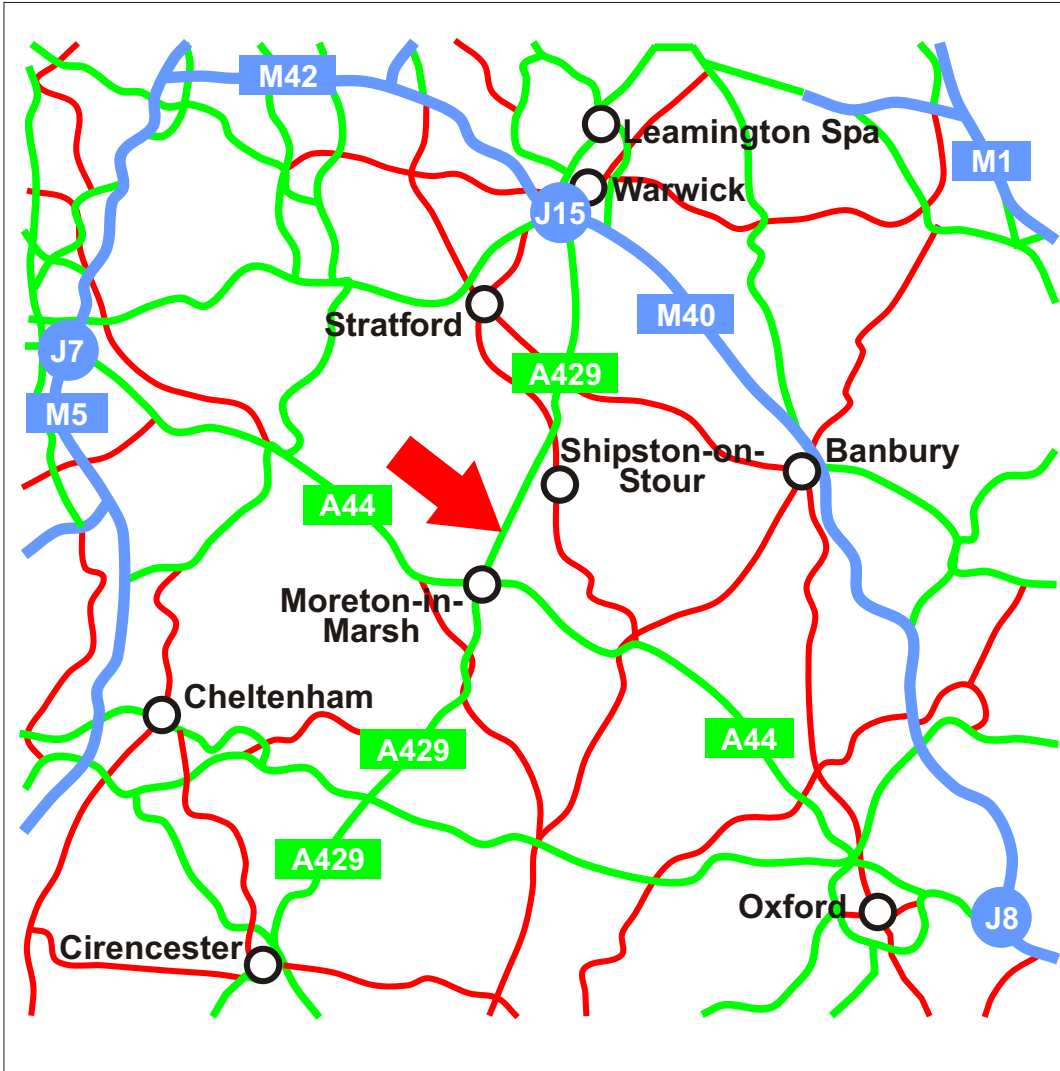

Manor Farm Cottage

Manor Farm Cottage, Stretton on Fosse, Nr. Chipping Campden, Gloucestershire, GL56 9SB, UK

www.manorfarmcottage.co.uk

From the North

From Junction 15 of the M40. Take the A429 South (Signposted Cirencester) for about 15 miles. Turn right at the sign for Stretton on Fosse and take the second turn left on the sharp bend by the thatch cottage. Manor farm cottages will be found 30 metres set back on the left. No. 4 is the holiday cottage.

From the South

From Junction 8 of the M40, follow the A40 around the outskirts of Oxford and then take the A44 all the way to Moreton in Marsh. In Moreton turn right onto the A429 and stay on this road for about 5 miles until you see the sign for Stretton on Fosse. Turn left at the sign for Stretton on Fosse and take the second turn left on the sharp bend by the thatch cottage. Manor farm cottages will be found 30 metres set back on the left. No. 4 is the holiday cottage.