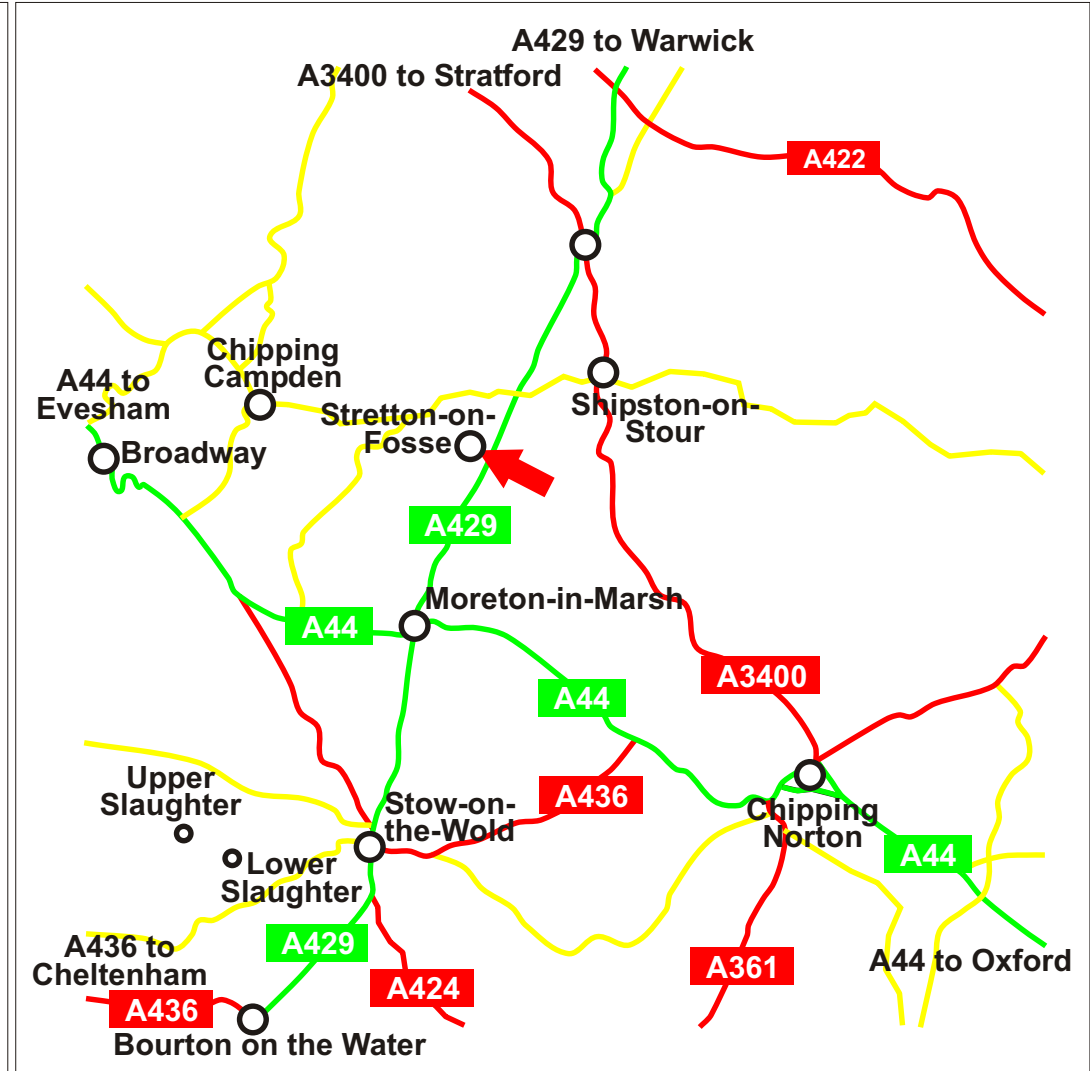

Manor Farm Cottage

Manor Farm Cottage, Stretton on Fosse, Nr. Chipping Campden, Gloucestershire, GL56 9SB, UK

www.manorfarmcottage.co.uk

From the North

From Junction 15 of the M40. Take the A429 South (Signposted Cirencester) for about 15 miles. Turn right at the sign for Stretton on Fosse and take the second turn left on the sharp bend by the thatch cottage. Manor farm cottages will be found 30 metres set back on the left. No. 4 is the holiday cottage.

From the South

From Junction 8 of the M40, follow the A40 around the outskirts of Oxford and then take the A44 all the way to Moreton in Marsh. In Moreton turn right onto the A429 and stay on this road for about 5 miles until you see the sign for Stretton on Fosse. Turn left at the sign for Stretton on Fosse and take the second turn left on the sharp bend by the thatch cottage. Manor farm cottages will be found 30 metres set back on the left. No. 4 is the holiday cottage.