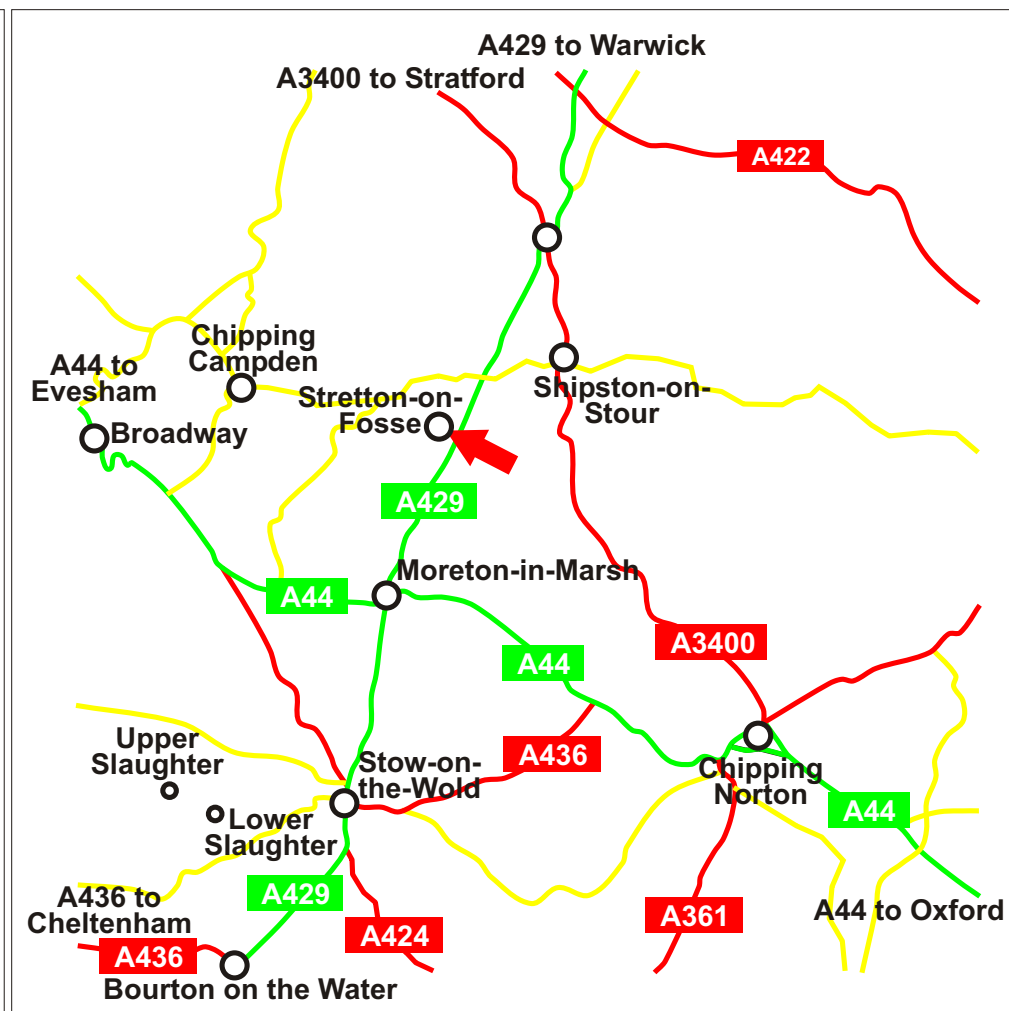

Manor Farm Cottage

Manor Farm Cottage, Stretton on Fosse, Nr. Chipping Campden, Gloucestershire, GL56 9SB, UK

www.manorfarmcottage.co.uk

From the North

From Junction 15 of the M40. Take the A429 South (Signposted Cirencester) for about 15 miles. Turn right at the sign for Stretton on Fosse and take the second turn left on the sharp bend by the thatch cottage. Manor farm cottages will be found 30 metres set back on the left. No. 4 is the holiday cottage.

From the South

From Junction 8 of the M40, follow the A40 around the outskirts of Oxford and then take the A44 all the way to Moreton in Marsh. In Moreton turn right onto the A429 and stay on this road for about 5 miles until you see the sign for Stretton on Fosse. Turn left at the sign for Stretton on Fosse and take the second turn left on the sharp bend by the thatch cottage. Manor farm cottages will be found 30 metres set back on the left. No. 4 is the holiday cottage.